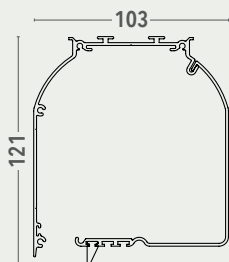

dimensioni espresse in mm  
dimensions shown in mm

C105

CT105

RULLO TUBE

Ø 78

GC20

19

FD42