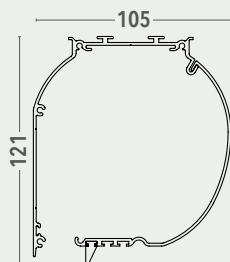

dimensioni espresse in mm  
dimensions shown in mm

C105

CT105

RULLO TUBE

Ø 78

GC20

19

FD42